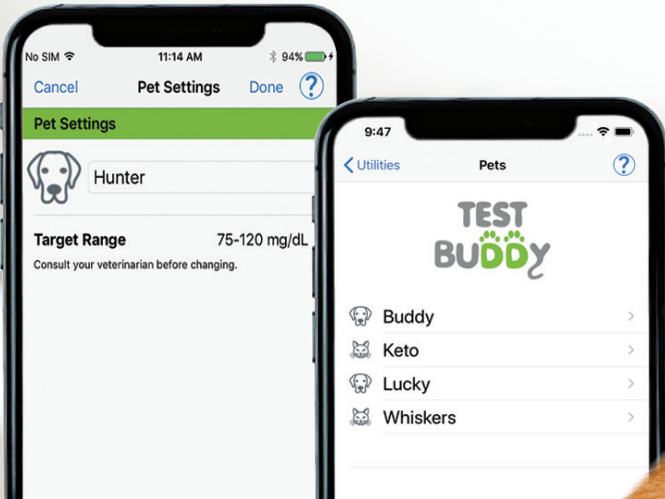

Use for Multiple Dogs or Cats