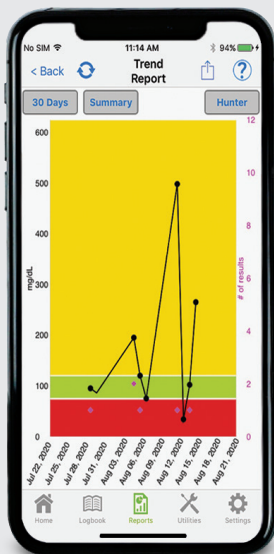

Use for Multiple Dogs or Cats